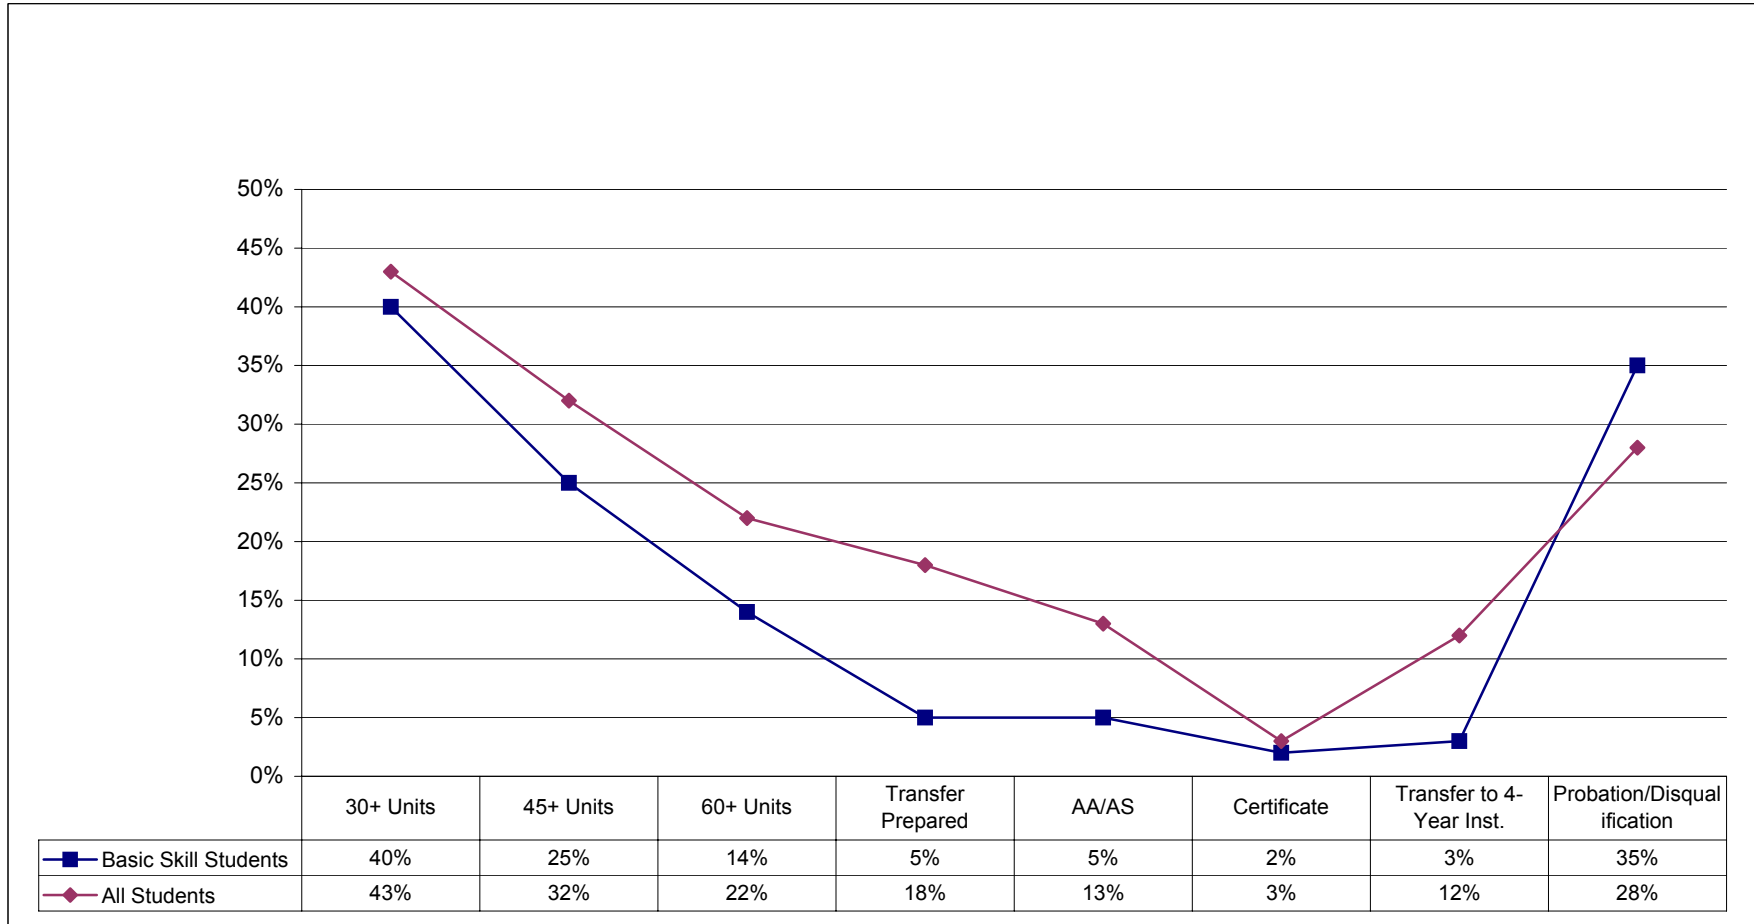

Benchmarks of Achievement

Cohort Study Comparison - Basic Skill Students vs All Students

Note: ESL courses are not included in this report.

Cohorts based on first-time degree, certificate, or transfer seeking students in fall 1998, 1999, and 2000. Outcomes are based on results for 3 years.

Source: Chancellors Office - Student Right to Know Data (SRTK) expanded data sets.